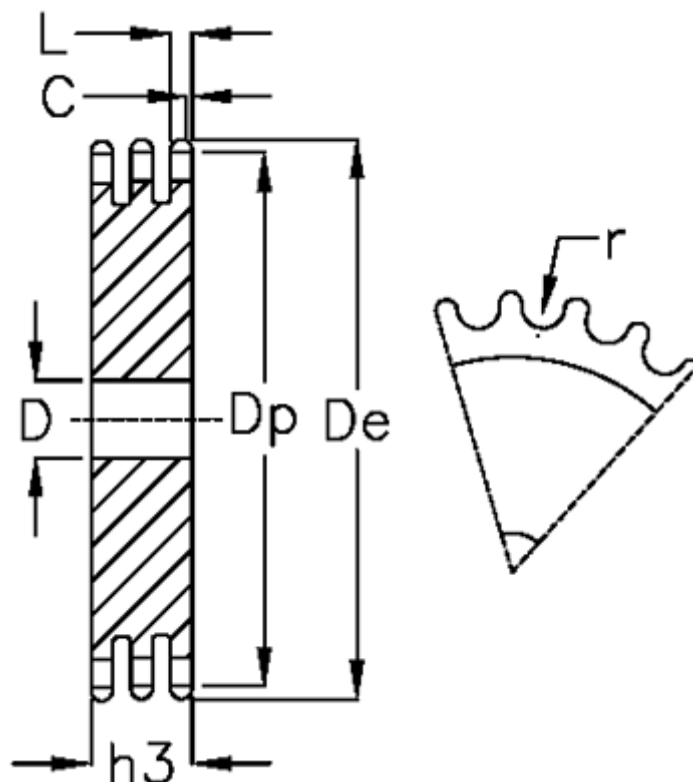

Article number: 616023006039

Description: Plate wheel 10 B-3 Z=39 triplex

## Measures

C	= 2
D	= 25
De	= 204.2
Dp	= 197.29
For chain size	= 5/8 x 3/8
For chain type	= 10 B-3
h3	= 42.1
L	= 9

Number of teeth	= 39
r	= 10.16